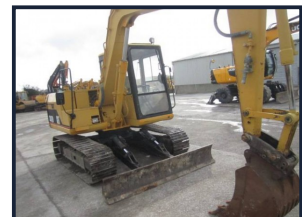

## Caterpillar 307 B

### £POA

- Steel tracks
- Blade
- Undercarriage
- Piped
- Mitsubishi Engine
- Japan build
- Good Condition