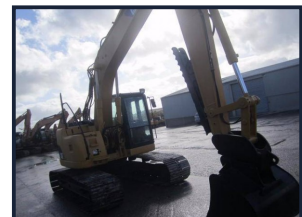

Noel O'Shea

PLANT LIMITED

Caterpillar 314 C LCR

£POA

- Good undercarriage
- Hydraulic quick hitch
- Digging Bucket
- Hydraulic Thumb
- EPA Approved
- Low Hours
- Very Good Condition

Product Details

Product Details	
<i>Category/Type</i>	<i>Excavators</i>
<i>Make</i>	<i>Caterpillar</i>
<i>Model</i>	<i>314 C LCR</i>
<i>Year</i>	<i>2008</i>
<i>Hours</i>	<i>-</i>