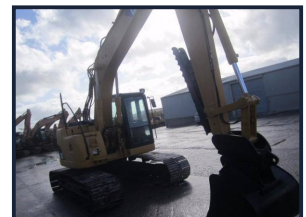

Noel O'Shea

PLANT LIMITED

Caterpillar 314 C LCR

£POA

- Good undercarriage
- Hydraulic quick hitch
- Digging Bucket
- Hydraulic Thumb
- EPA Approved
- Low Hours
- Very Good Condition

Product Details

Product Details	
Category/Type	Excavators
Make	Caterpillar
Model	314 C LCR
Year	2008
Hours	-