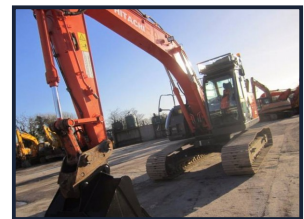

## Hitachi ZX 225

### £POA

- Good undercarriage
- Check valves
- Piped
- Prolec Lift Watch
- Very good condition