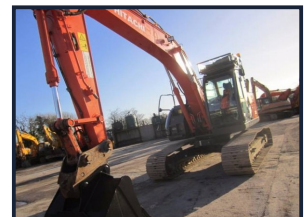

Noel O'Shea

PLANT LIMITED

Hitachi ZX 225

£POA

- Good undercarriage
- Check valves
- Piped
- Prolec Lift Watch
- Very good condition

Product Details

Product Details	
<i>Category/Type</i>	<i>Excavators</i>
<i>Make</i>	<i>Hitachi</i>
<i>Model</i>	<i>ZX 225</i>
<i>Year</i>	<i>2011</i>
<i>Hours</i>	<i>-</i>