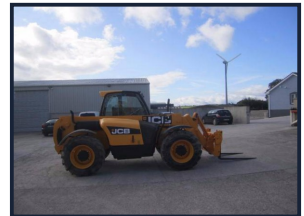

Noel O'Shea

PLANT LIMITED

JCB 531-70

€28,500.00

Low hours
Good Condition

Product Details

<i>Category/Type</i>	<i>Loaders</i>
<i>Make</i>	<i>JCB</i>
<i>Model</i>	<i>531-70</i>
<i>Year</i>	<i>2012</i>
<i>Hours</i>	<i>-</i>

Bishopsland, Watergrasshill, Co Cork, Ireland
Tel: +353 (0)21 4513 686 Mob: +353 (0)86 2440 276
www.noelosheaplantsales.com sales@noelosheaplant.com