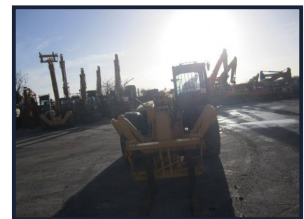

## JCB 535-140

**£POA**

Sway Forks  
Good Condition