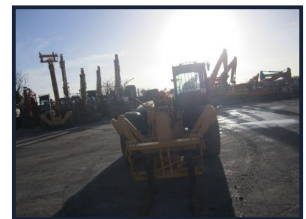

Noel O'Shea

PLANT LIMITED

JCB 535-140

£POA

Sway Forks
Good Condition

Product Details

Category/Type	Telescopic Handlers
Make	JCB
Model	535-140
Year	2005
Hours	-

Bishopsland, Watergrasshill, Co Cork, Ireland
Tel: +353 (0)21 4513 686 Mob: +353 (0)86 2440 276
www.noelosheaplantsales.com sales@noelosheaplant.com