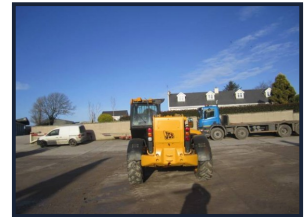

## JCB 535-140

**£POA**

Sway Forks  
Good Condition