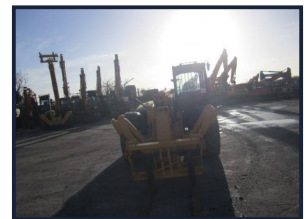

## JCB 535-140

**£POA**

Sway Forks  
Good Condition