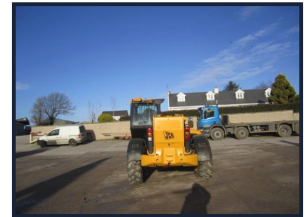

Noel O'Shea

PLANT LIMITED

JCB 535-140

£POA

Sway Forks
Good Condition

Product Details

Category/Type	Telescopic Handlers
Make	JCB
Model	535-140
Year	2005
Hours	-

Bishopsland, Watergrasshill, Co Cork, Ireland
Tel: +353 (0)21 4513 686 Mob: +353 (0)86 2440 276
www.noelosheaplantsales.com sales@noelosheaplant.com