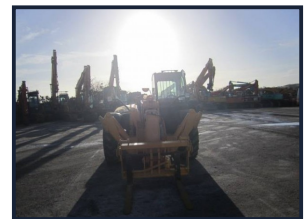

## JCB 535-140

**€23,000.00**

Sway Forks  
Good Condition