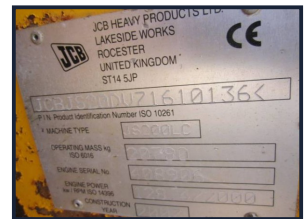

Noel O'Shea

PLANT LIMITED

JCB JS 200

€21,000.00

Good Undercarriage
Piped
Good Condition.

Product Details

Product Details	
Category/Type	Excavators
Make	JCB
Model	JS 200
Year	2007
Hours	-

Bishopscisland, Watergrasshill, Co Cork, Ireland
Tel: +353 (0)21 4513 686 Mob: +353 (0)86 2440 276
www.noelosheaplantsales.com sales@noelosheaplant.com