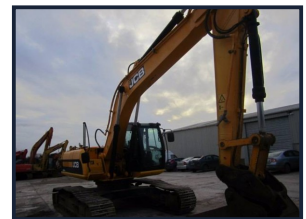

Noel O'Shea

PLANT LIMITED

JCB JS 260 LC

€37,500.00

Good undercarriage

Piped

Check valves

Good condition

Product Details

<i>Category/Type</i>	<i>Excavators</i>
<i>Make</i>	<i>JCB</i>
<i>Model</i>	<i>JS 260 LC</i>
<i>Year</i>	<i>2012</i>
<i>Hours</i>	<i>-</i>

Bishopscotland, Watergrasshill, Co Cork, Ireland