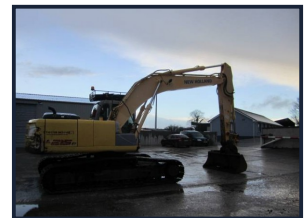

Noel O'Shea

PLANT LIMITED

New Holland E 215 B

€22,500.00

Piped
Check valves
Good Condition

Product Details

Category/Type	Excavators
Make	New Holland
Model	E 215 B
Year	2008
Hours	-

Bishopsland, Watergrasshill, Co Cork, Ireland