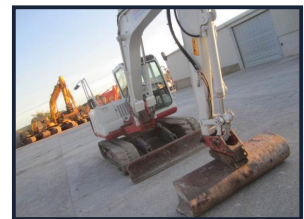

Noel O'Shea

PLANT LIMITED

Takeuchi TB175

£POA

Blade, good rubber tracks, hydraulic quick hitch, 3 buckets, good condition.

Product Details

Category/Type	Excavators
Make	Takeuchi
Model	TB175
Year	2008
Hours	-