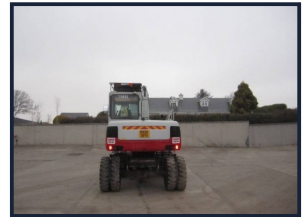

Noel O'Shea

PLANT LIMITED

Takeuchi TB175W

£POA

Piped,
Check valves,
Hydraulic quick hitch,
3 Buckets,
2700 hours,
Very good condition.

Product Details

<i>Category/Type</i>	<i>Wheeled Excavators</i>
<i>Make</i>	<i>Takeuchi</i>
<i>Model</i>	<i>TB175W</i>
<i>Year</i>	<i>2012</i>
<i>Hours</i>	<i>-</i>