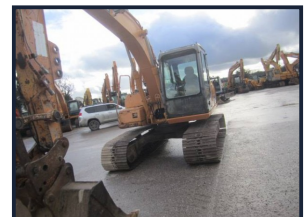

Noel O'Shea

PLANT LIMITED

CASE CX 130

£POA

Good undercarriage,
Piped,
Good Condition.

Product Details

Category/Type	Excavators
Make	CASE
Model	CX 130
Year	2004
Hours	-

Bishopsland, Watergrasshill, Co Cork, Ireland
Tel: +353 (0)21 4513 686 Mob: +353 (0)86 2440 276
www.noelosheaplantsales.com sales@noelosheaplant.com