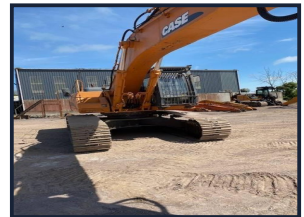

Noel O'Shea

PLANT LIMITED

CASE CX 460

£POA

Piped,
Check valves,
Good condition.

Product Details

Product Details	
<i>Category/Type</i>	<i>Excavators</i>
<i>Make</i>	<i>CASE</i>
<i>Model</i>	<i>CX 460</i>
<i>Year</i>	<i>2007</i>
<i>Hours</i>	<i>-</i>