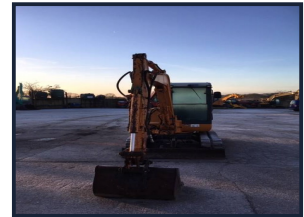

Noel O'Shea

PLANT LIMITED

CASE CX 50

€12,500.00

Quick hitch,
2 buckets,
Good working condition

Product Details

<i>Category/Type</i>	<i>Mini Excavators</i>
<i>Make</i>	<i>CASE</i>
<i>Model</i>	<i>CX 50</i>
<i>Year</i>	<i>2000</i>
<i>Hours</i>	<i>-</i>