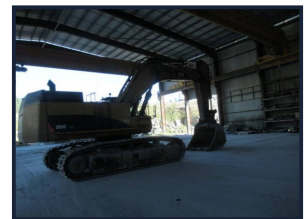

## Caterpillar 365 C

**€65,000.00**

Good undercarriage,  
Piped,  
Rock bucket,  
Good condition.