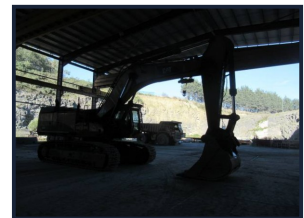

## Caterpillar 365 C

**€65,000.00**

Good undercarriage,  
Piped,  
Rock bucket,  
Good condition.