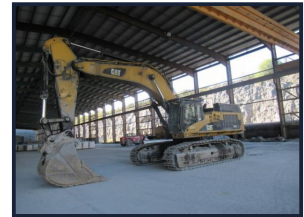

## Caterpillar 365 C

**€65,000.00**

Good undercarriage,  
Piped,  
Rock bucket,  
Good condition.