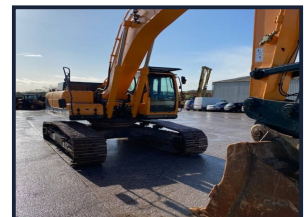

Noel O'Shea

PLANT LIMITED

Hyundai Robex 330 LC-9 A

£POA

Good undercarriage,
Piped,
Good condition.

Product Details

Category/Type	Excavators
Make	Hyundai
Model	Robex 330 LC-9 A
Year	2014
Hours	-

Bishopsland, Watergrasshill, Co Cork, Ireland
Tel: +353 (0)21 4513 686 Mob: +353 (0)86 2440 276
www.noelosheaplantsales.com sales@noelosheaplant.com