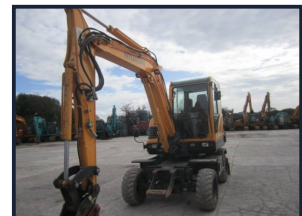

## Hyundai Robex 55 W-9

**€29,000.00**

Good condition

### Product Details

<b>Category/Type</b>	<b>Wheeled Excavators</b>
<b>Make</b>	<b>Hyundai</b>
<b>Model</b>	<b>Robex 55 W-9</b>
<b>Year</b>	<b>2013</b>
<b>Hours</b>	<b>-</b>

**Bishopsland, Watergrasshill, Co Cork, Ireland**