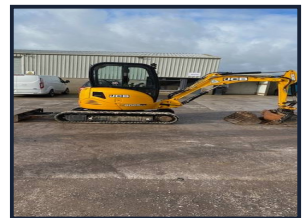

Noel O'Shea

PLANT LIMITED

JCB 8025

€18,000.00

Quick hitch,
3 buckets,
1200 hours,
Very good condition.

Product Details

Category/Type	Mini Excavators
Make	JCB
Model	8025
Year	2016
Hours	-

Bishopsland, Watergrasshill, Co Cork, Ireland