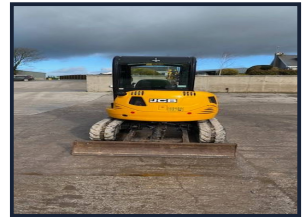

Noel O'Shea

PLANT LIMITED

JCB 8025

€18,000.00

Quick hitch,
3 buckets,
1200 hours,
Very good condition.

Product Details

Category/Type	Mini Excavators
Make	JCB
Model	8025
Year	2016
Hours	-

Bishopsland, Watergrasshill, Co Cork, Ireland