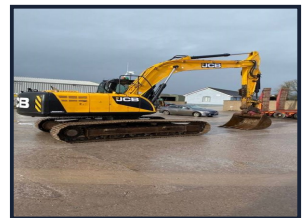

## JCB JS 220

**€37,500.00**

Good undercarriage,  
Piped,  
Check valves,  
Good condition.