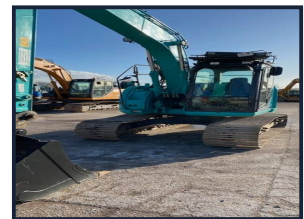

Noel O'Shea

PLANT LIMITED

Kobelco SK 140 SR LC

£POA

Good undercarriage,
Piped,
Good condition.

Product Details

<i>Category/Type</i>	<i>Excavators</i>
<i>Make</i>	<i>Kobelco</i>
<i>Model</i>	<i>SK 140 SR LC</i>
<i>Year</i>	<i>2015</i>
<i>Hours</i>	<i>-</i>