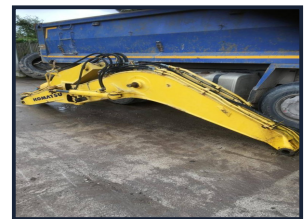

Noel O'Shea

PLANT LIMITED

Komatsu PC130-8

€1,500.00

OFF SET BOOM,
To fit Komatsu PC130-8, PC138 & PC160.

Product Details

Category/Type	Excavators
Make	Komatsu
Model	PC130-8
Year	-
Hours	-

Bishopscollisland, Watergrasshill, Co Cork, Ireland