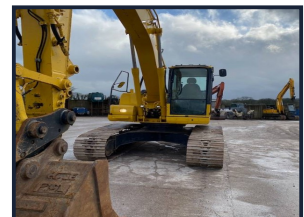

Noel O'Shea

PLANT LIMITED

Komatsu PC210-7

£POA

Good undercarriage,
Piped,
Good condition.

Product Details

<i>Category/Type</i>	<i>Excavators</i>
<i>Make</i>	<i>Komatsu</i>
<i>Model</i>	<i>PC210-7</i>
<i>Year</i>	<i>2004</i>
<i>Hours</i>	<i>-</i>