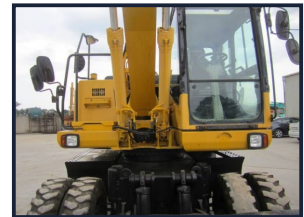

## Komatsu PW 160-7

**£POA**

Jacks & Blade,  
Piped,  
Low hours,  
Good Condition.