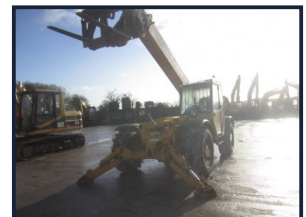

## Matbro TS 300

**€9,500.00**

13 meter reach,  
Perkins engine,  
Forks and Bucket,  
Good condition.