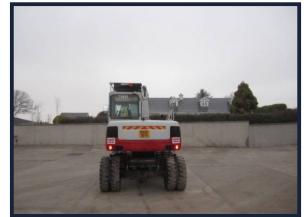

Noel O'Shea

PLANT LIMITED

Takeuchi TB175W

£POA

Piped,
 Check valves,
 Hydraulic quick hitch,
 3 Buckets,
 2700 hours,
 Very good condition.

Product Details

Product Details	
<i>Category/Type</i>	<i>Wheeled Excavators</i>
<i>Make</i>	<i>Takeuchi</i>
<i>Model</i>	<i>TB175W</i>
<i>Year</i>	<i>2012</i>
<i>Hours</i>	<i>-</i>