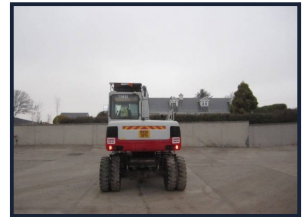

### £POA

Piped,  
Check valves,  
Hydraulic quick hitch,  
3 Buckets,  
2700 hours,  
Very good condition.